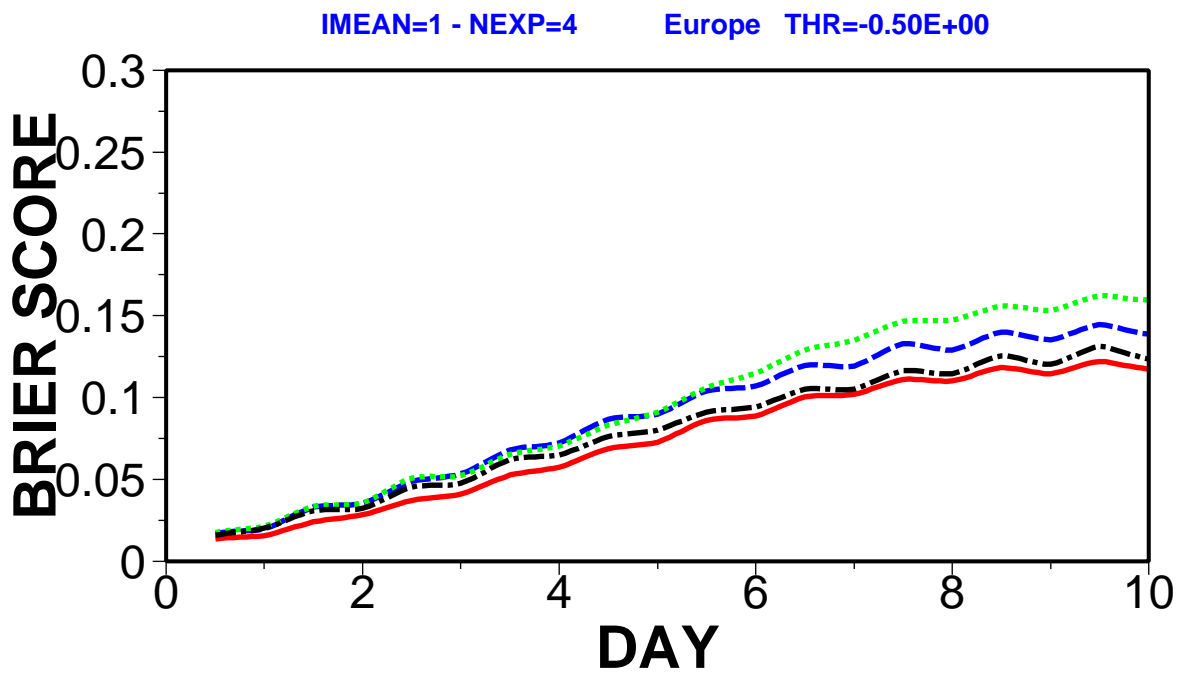

SOLID RED: BSS 20060501 89  
 DASH BLUE: BSS 20050501 89  
 DOT GREEN: BSS 20040501 89  
 CHAIN-DASH BLACK: BSS 20030501 89

IMEAN=1 - NEXP=4 Europe THR= 0.00E+00

SOLID RED: BSCORE 20060501 89  
DASH BLUE: BSCORE 20050501 89  
DOT GREEN: BSCORE 20040501 89  
CHAIN-DASH BLACK: BSCORE 20030501 89

IMEAN=1 - NEXP=4 Europe THR= 0.00E+00

SOLID RED: BSS 20060501 89  
DASH BLUE: BSS 20050501 89  
DOT GREEN: BSS 20040501 89  
CHAIN-DASH BLACK: BSS 20030501 89

SOLID RED: BSCORE 20060501 89  
 DASH BLUE: BSCORE 20050501 89  
 DOT GREEN: BSCORE 20040501 89  
 CHAIN-DASH BLACK: BSCORE 20030501 89