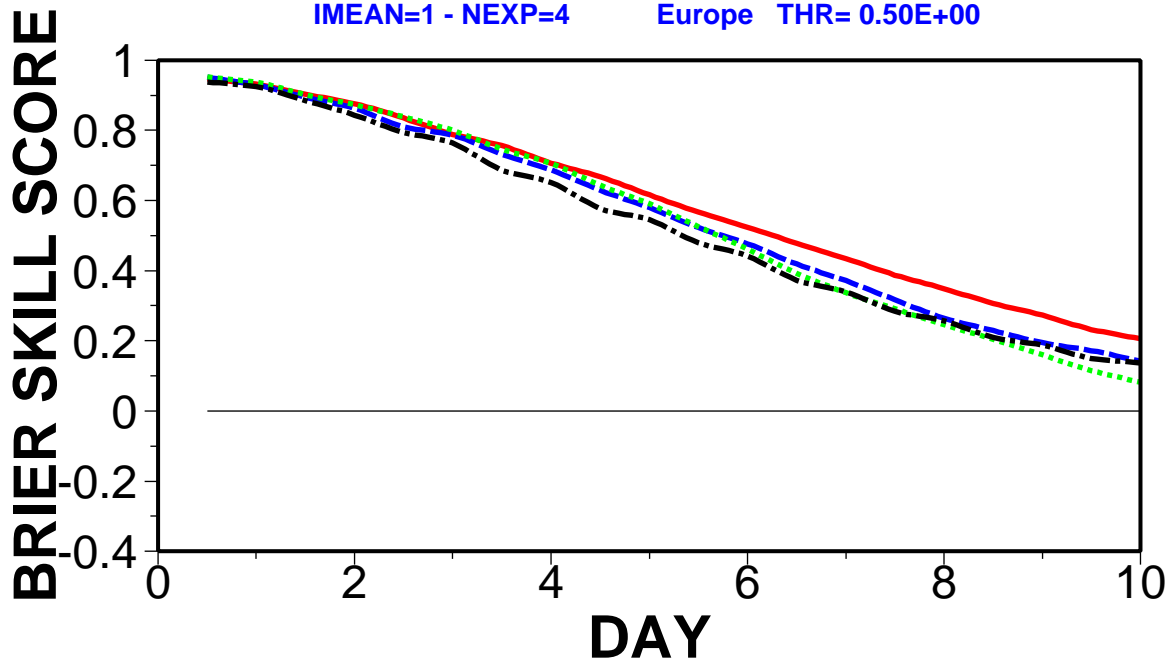

IMEAN=1 - NEXP=4 Europe THR=-0.50E+00

SOLID RED: AREA 20060201 89
DASH BLUE: AREA 20050201 89
DOT GREEN: AREA 20040201 89
CHAIN-DASH BLACK: AREA 20030201 89

IMEAN=1 - NEXP=4 Europe THR=-0.50E+00

SOLID RED: AREAZ 20060201 89
DASH BLUE: AREAZ 20050201 89
DOT GREEN: AREAZ 20040201 89
CHAIN-DASH BLACK: AREAZ 20030201 89

IMEAN=1 - NEXP=4 Europe THR= 0.50E+00

SOLID RED: BSCORE 20060201 89
DASH BLUE: BSCORE 20050201 89
DOT GREEN: BSCORE 20040201 89
CHAIN-DASH BLACK: BSCORE 20030201 89

IMEAN=1 - NEXP=4 Europe THR= 0.50E+00