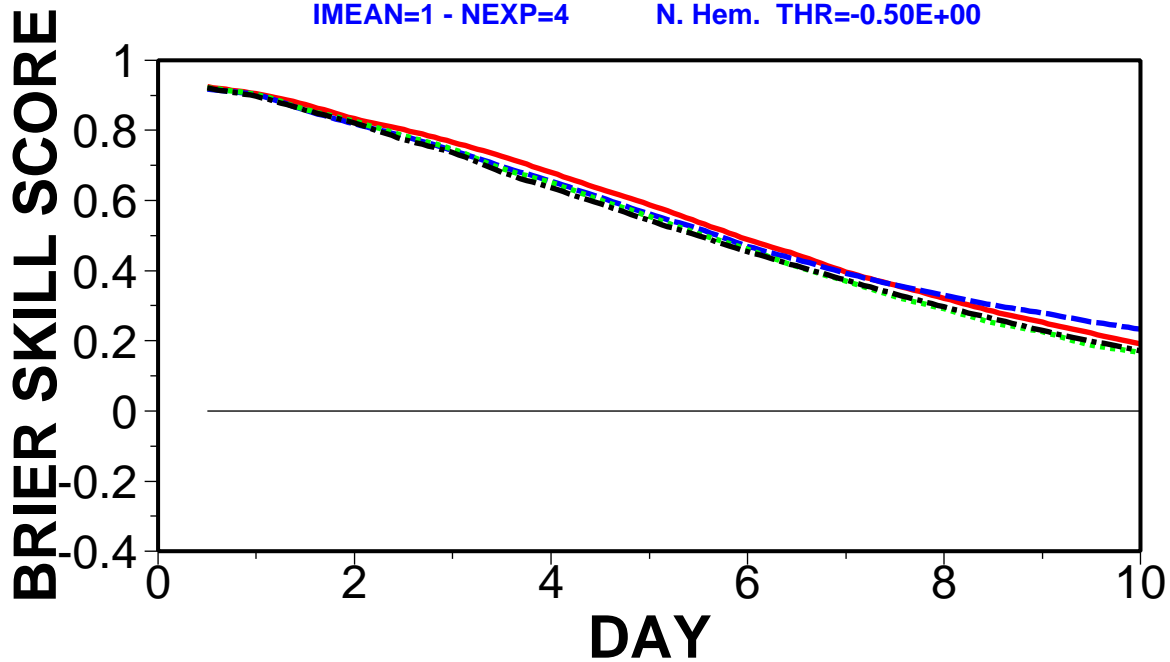

SOLID RED: BSCORE 20060201 89
DASH BLUE: BSCORE 20050201 89
DOT GREEN: BSCORE 20040201 89
CHAIN-DASH BLACK: BSCORE 20030201 89

IMEAN=1 - NEXP=4

N. Hem. THR=-0.50E+00