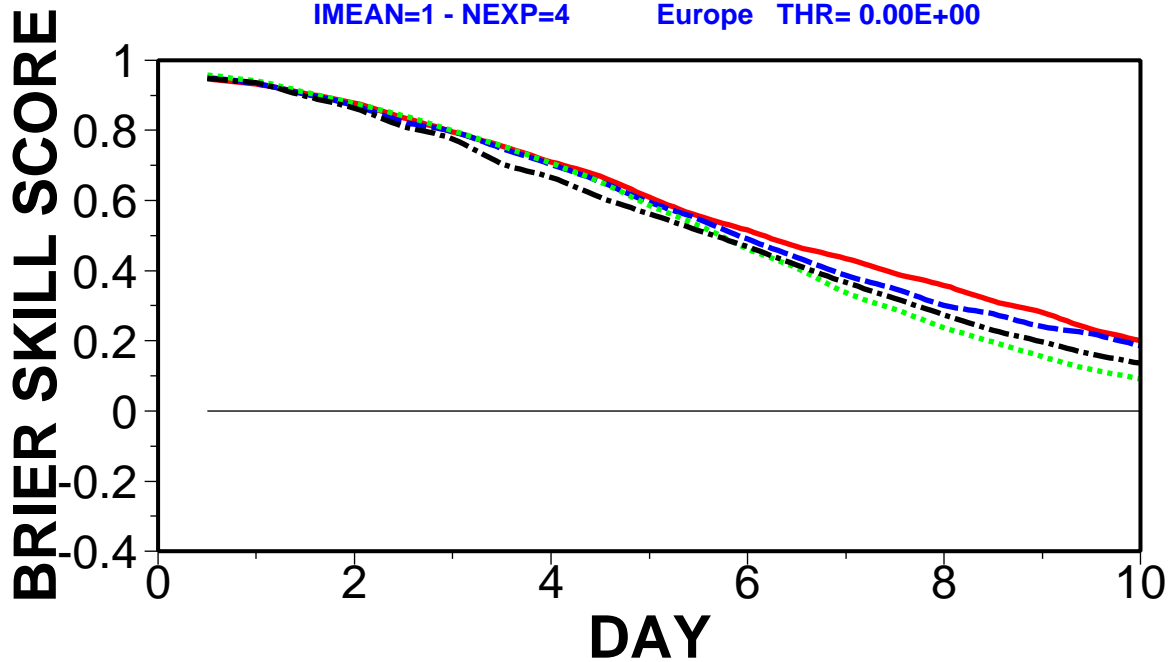

SOLID RED: BSCORE 20060201 89
DASH BLUE: BSCORE 20050201 89
DOT GREEN: BSCORE 20040201 89
CHAIN-DASH BLACK: BSCORE 20030201 89

IMEAN=1 - NEXP=4 Europe THR= 0.00E+00