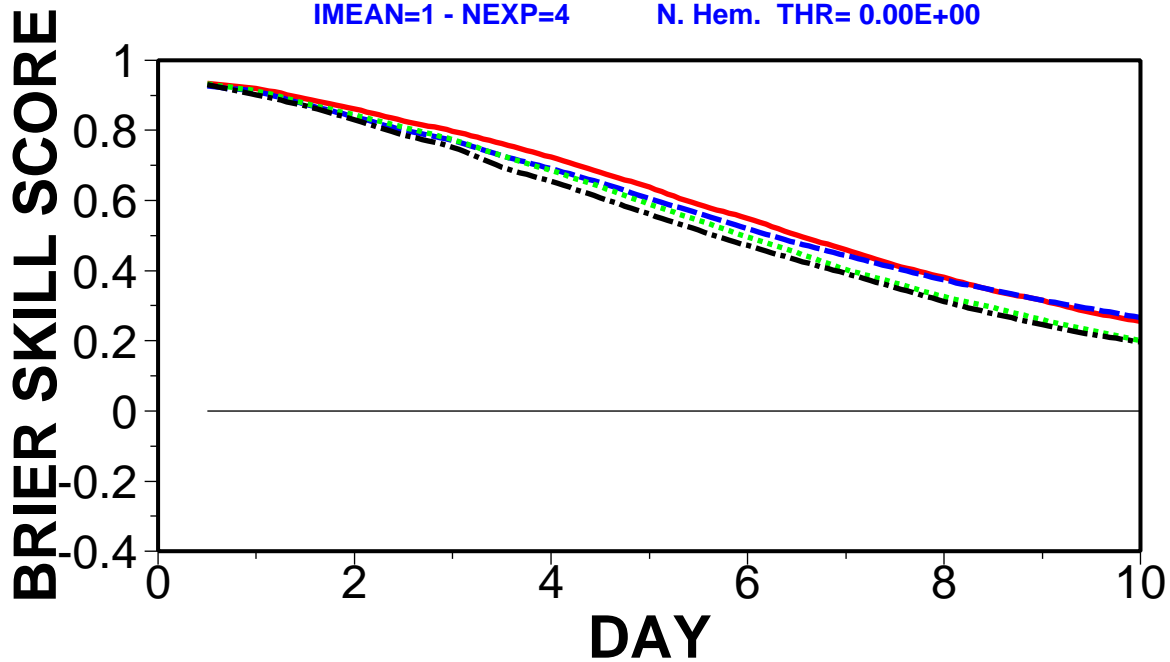

IMEAN=1 - NEXP=4

N. Hem. THR= 0.50E+00

SOLID RED: BSCORE 20060201 89
DASH BLUE: BSCORE 20050201 89
DOT GREEN: BSCORE 20040201 89
CHAIN-DASH BLACK: BSCORE 20030201 89

IMEAN=1 - NEXP=4

N. Hem. THR= 0.50E+00

SOLID RED: BSS 20060201 89
DASH BLUE: BSS 20050201 89
DOT GREEN: BSS 20040201 89
CHAIN-DASH BLACK: BSS 20030201 89

IMEAN=1 - NEXP=4

N. Hem. THR= 0.00E+00

SOLID RED: BSCORE 20060201 89
DASH BLUE: BSCORE 20050201 89
DOT GREEN: BSCORE 20040201 89
CHAIN-DASH BLACK: BSCORE 20030201 89

IMEAN=1 - NEXP=4

N. Hem. THR= 0.00E+00

SOLID RED: BSS 20060201 89
DASH BLUE: BSS 20050201 89
DOT GREEN: BSS 20040201 89
CHAIN-DASH BLACK: BSS 20030201 89

IMEAN=1 - NEXP=4

N. Hem. THR=-0.50E+00

SOLID RED: BSCORE 20060201 89
DASH BLUE: BSCORE 20050201 89
DOT GREEN: BSCORE 20040201 89
CHAIN-DASH BLACK: BSCORE 20030201 89