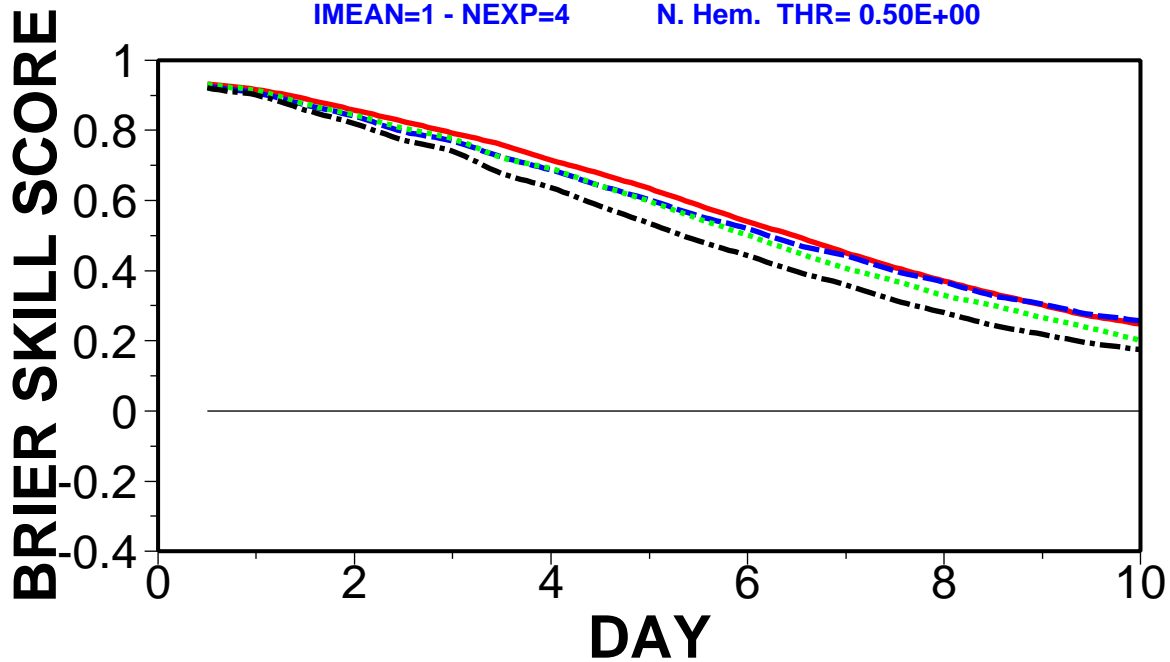

IMEAN=1 - NEXP=4

N. Hem. THR= 0.50E+00

SOLID RED: BSCORE 20060201 89
DASH BLUE: BSCORE 20050201 89
DOT GREEN: BSCORE 20040201 89
CHAIN-DASH BLACK: BSCORE 20030201 89

IMEAN=1 - NEXP=4

N. Hem. THR= 0.50E+00